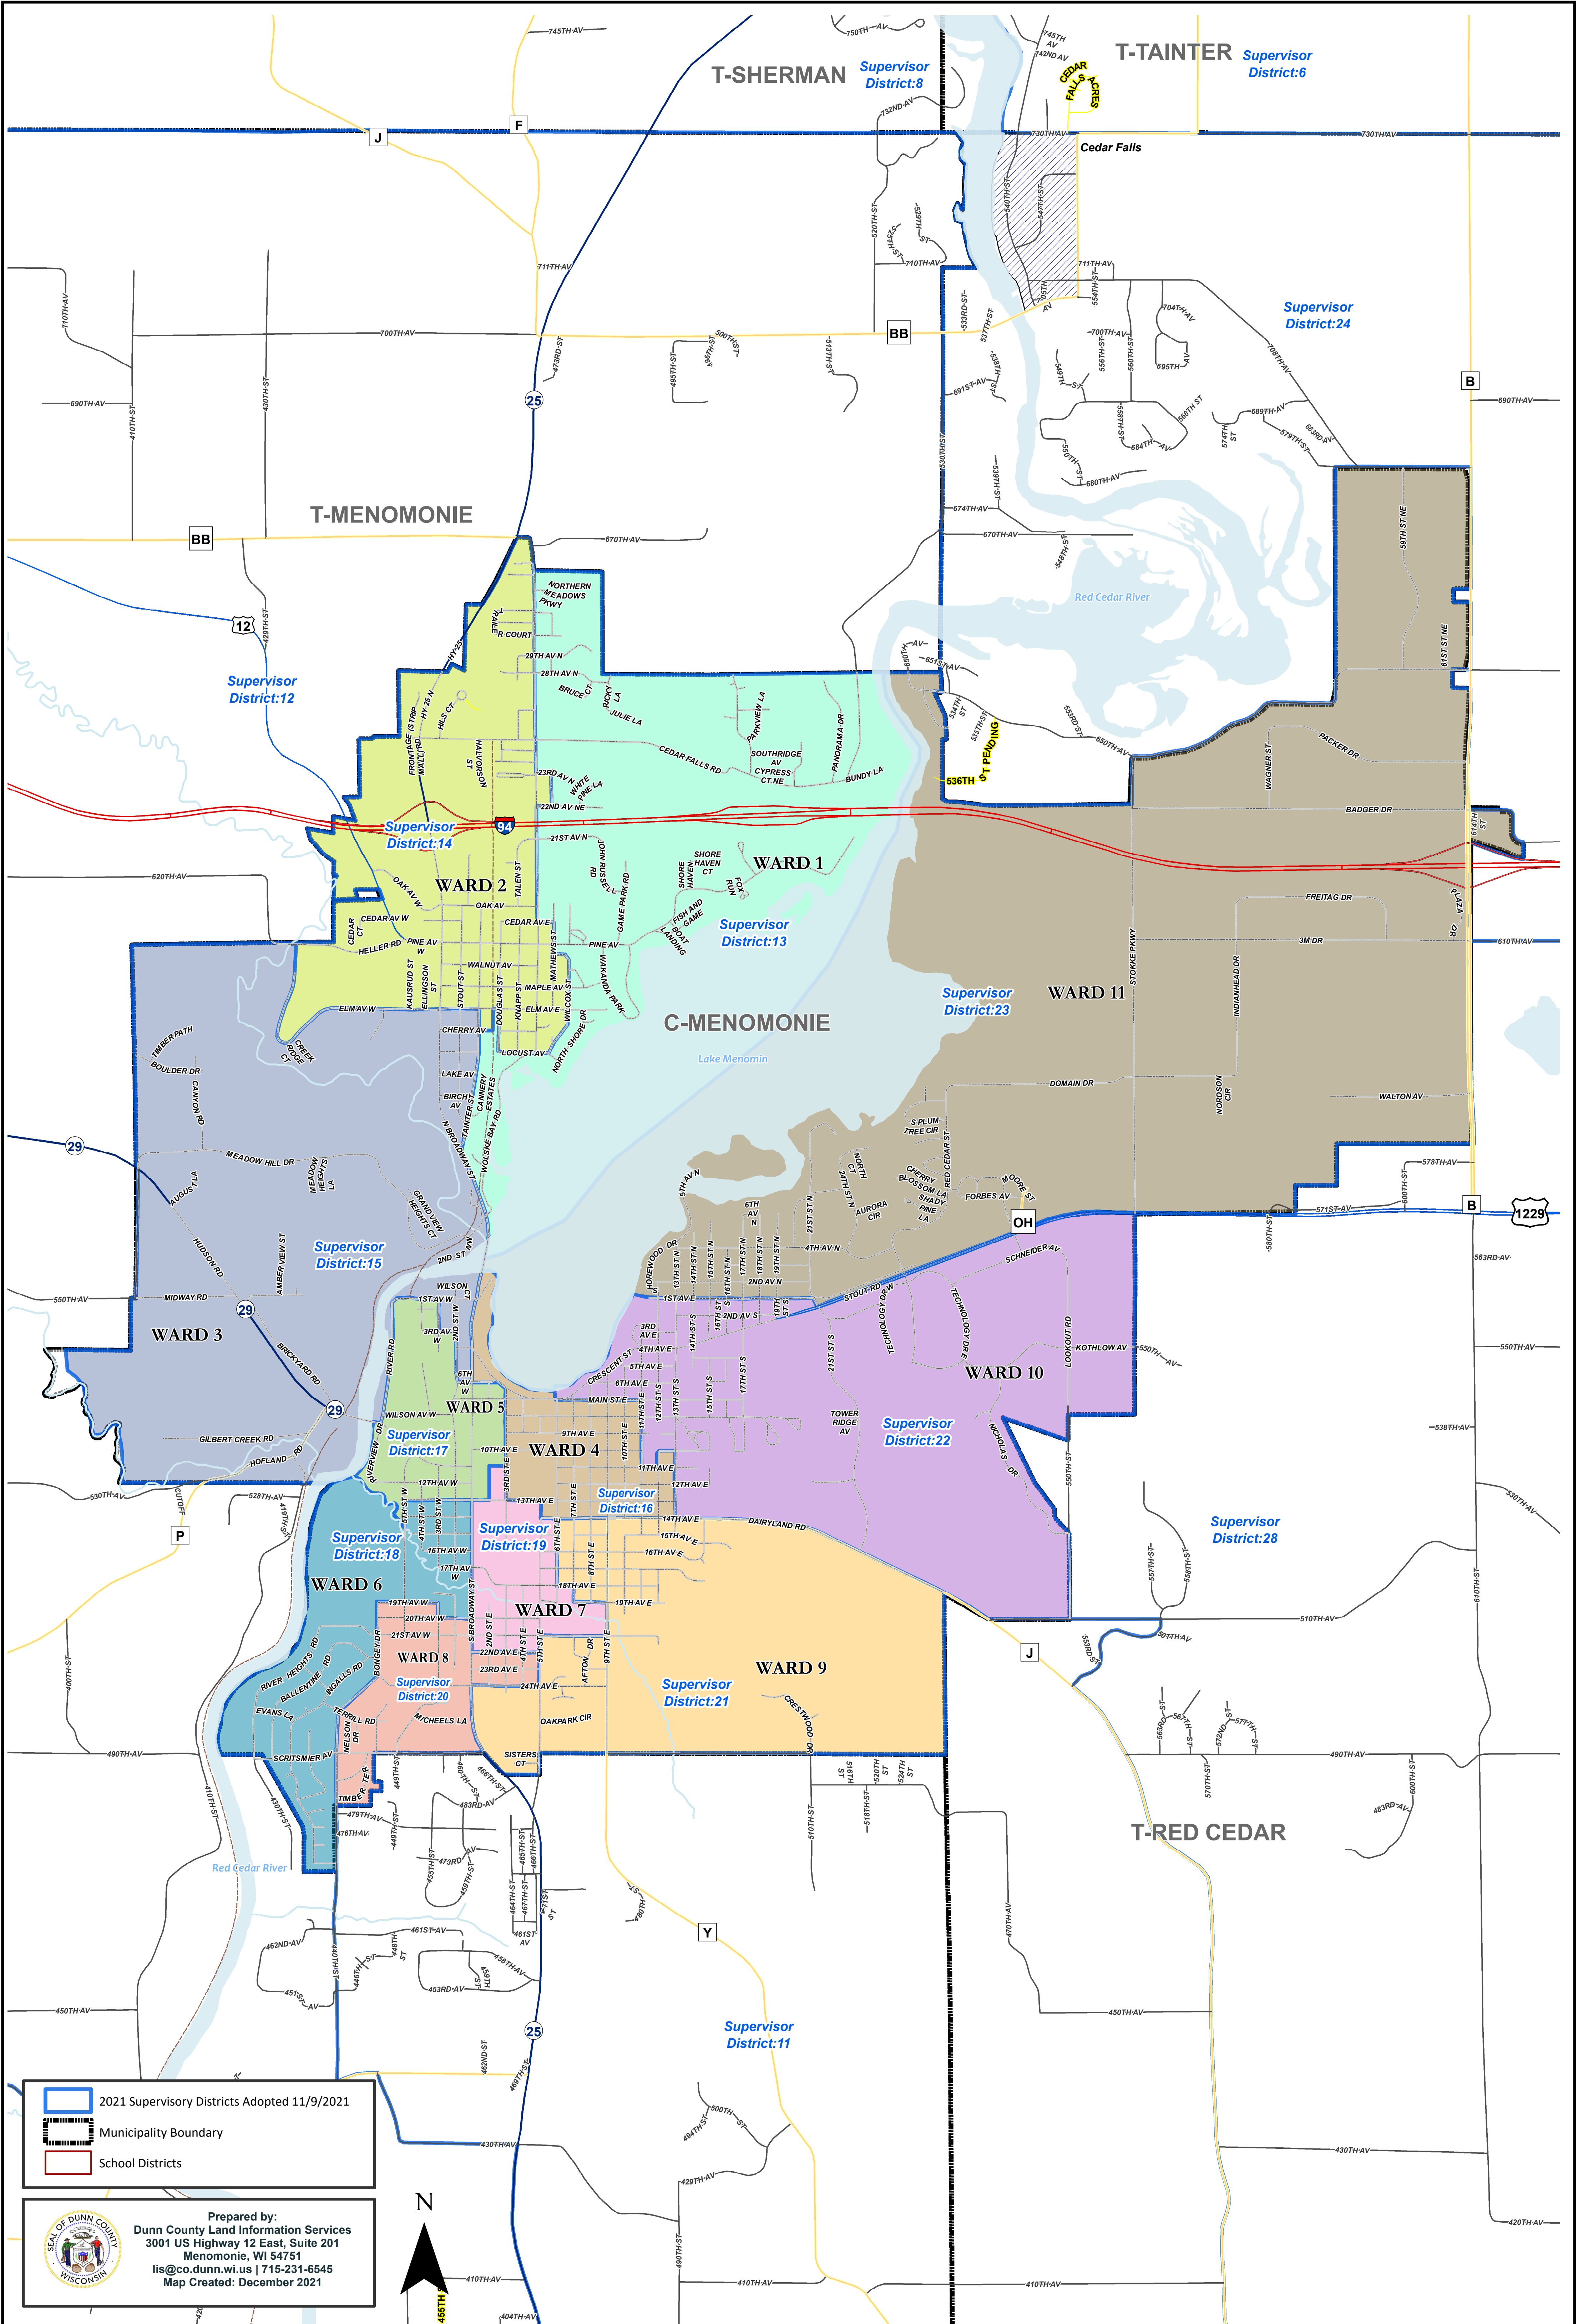

# CITY OF MENOMONIE MUNICIPAL WARDS & SUPERVISORY DISTRICTS

Dunn County, Wisconsin

 Prepared by:  
 Dunn County Land Information Services  
 3001 US Highway 12 East, Suite 201  
 Menomonie, WI 54751  
 lis@co.dunn.wi.us | 715-231-6545  
 Map Created: December 2021