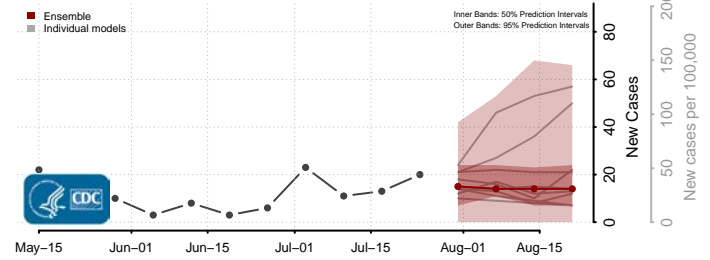

Dunn County, Wisconsin

Eau Claire County, Wisconsin

Florence County, Wisconsin

Fond du Lac County, Wisconsin

Forest County, Wisconsin

Grant County, Wisconsin