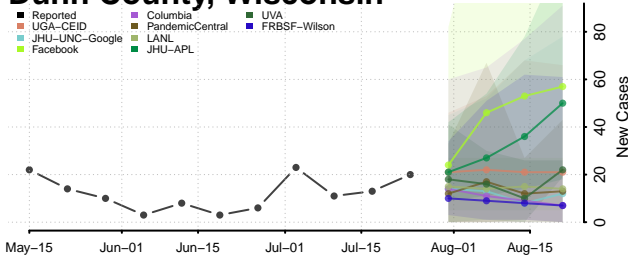

Dunn County, Wisconsin

Eau Claire County, Wisconsin

Florence County, Wisconsin

Fond du Lac County, Wisconsin

Forest County, Wisconsin

Grant County, Wisconsin