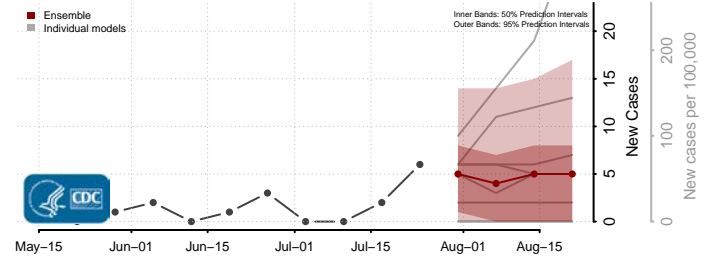

Dunn County, Wisconsin

Eau Claire County, Wisconsin

Florence County, Wisconsin

Fond du Lac County, Wisconsin

Forest County, Wisconsin

Grant County, Wisconsin