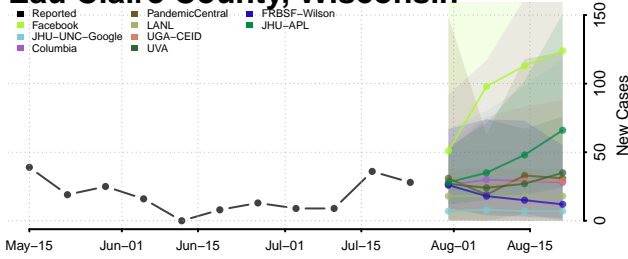

Dunn County, Wisconsin

Eau Claire County, Wisconsin

Florence County, Wisconsin

Fond du Lac County, Wisconsin

Forest County, Wisconsin

Grant County, Wisconsin