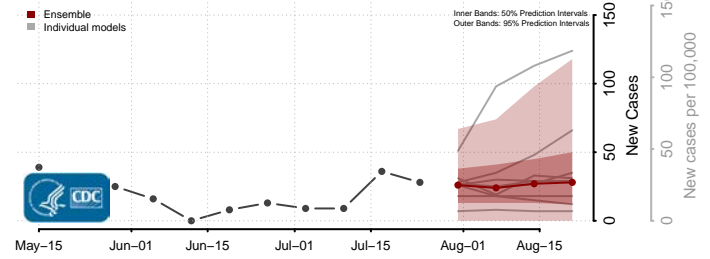

Dunn County, Wisconsin

Eau Claire County, Wisconsin

Florence County, Wisconsin

Fond du Lac County, Wisconsin

Forest County, Wisconsin

Grant County, Wisconsin