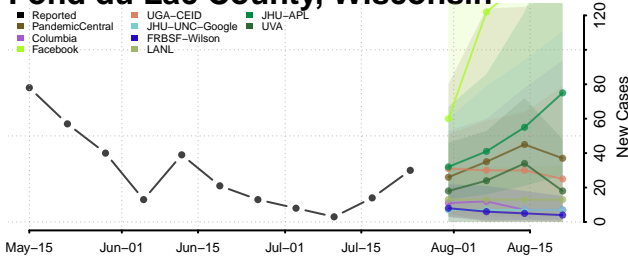

Dunn County, Wisconsin

Eau Claire County, Wisconsin

Florence County, Wisconsin

Fond du Lac County, Wisconsin

Forest County, Wisconsin

Grant County, Wisconsin