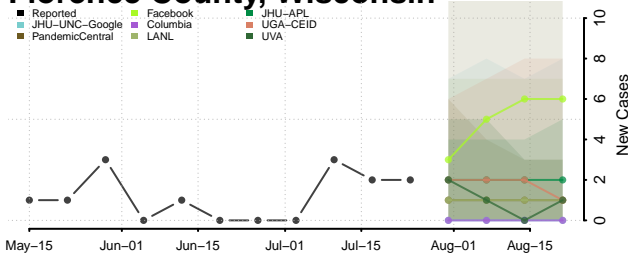

Dunn County, Wisconsin

Eau Claire County, Wisconsin

Florence County, Wisconsin

Fond du Lac County, Wisconsin

Forest County, Wisconsin

Grant County, Wisconsin