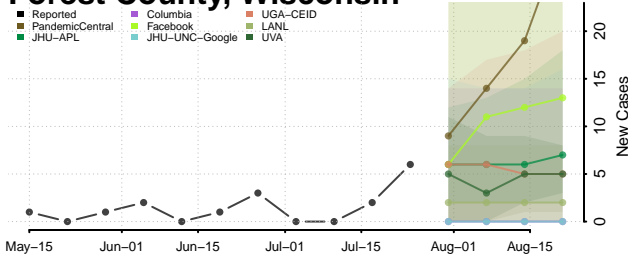

Dunn County, Wisconsin

Eau Claire County, Wisconsin

Florence County, Wisconsin

Fond du Lac County, Wisconsin

Forest County, Wisconsin

Grant County, Wisconsin