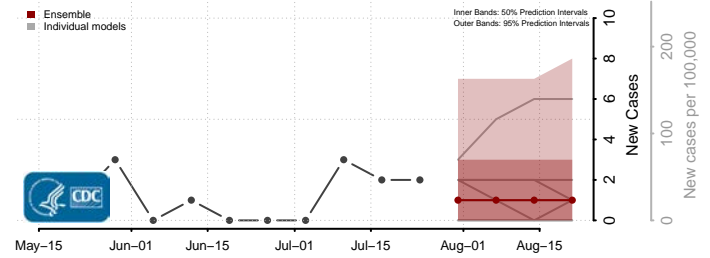

Dunn County, Wisconsin

Eau Claire County, Wisconsin

Florence County, Wisconsin

Fond du Lac County, Wisconsin

Forest County, Wisconsin

Grant County, Wisconsin