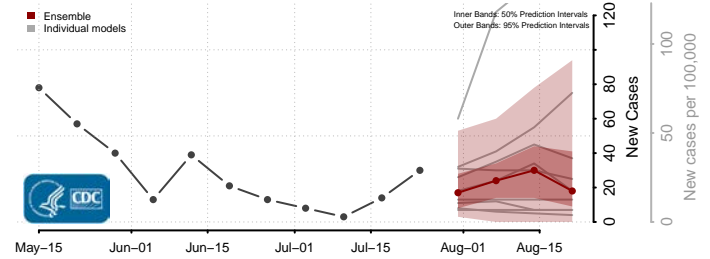

Dunn County, Wisconsin

Eau Claire County, Wisconsin

Florence County, Wisconsin

Fond du Lac County, Wisconsin

Forest County, Wisconsin

Grant County, Wisconsin